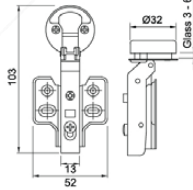

HYD ES SD GLASS D8512 26MM FULL OVERLAY CP