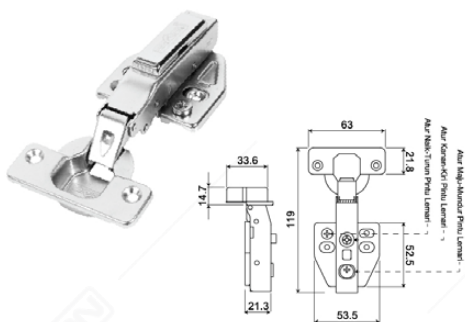

HYDRAULIC "3D-SERIES"

Capacity (Max) : 7 kg/pair

3D-series

3 Year
MECHANICAL WARRANTY

HYD ES SD D8383 3D
FULL OVERLAY SN