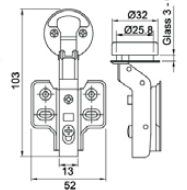

HYD ES SD GLASS D8512 26MM INSET CP