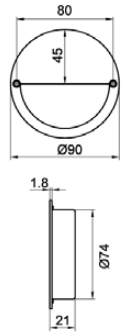

FURNITURE LOCK

Small, yet very safe. Dekkson high quality furniture locks are the dependable choices to secure your furniture. With multiple variants to suit your need in every type of furniture.