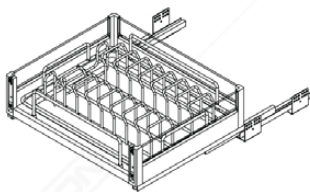

BB3318 600MM

OPEN