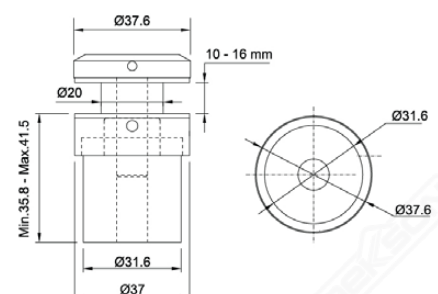

**ADVERTISING FITTING
ADV 304 G001 ADJUST SSS**
Glass to wall applications

Material : Stainless Steel SUS 304