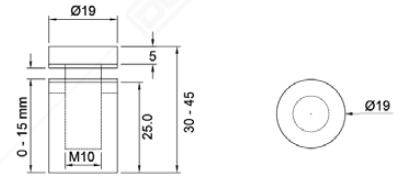

## ADVERTISING FITTING ADV 8626 30x50MM SSS

Glass to wall applications

Available :  
30 X 30MM  
30 X 50MM  
30 X 60MM  
30 X 70MM

**ADVERTISING FITTING  
ADV 19x30MM SSS**  
Glass to wall applications

Available :  
19 X 40MM  
19 X 50MM  
19 X 60MM  
19 X 70MM