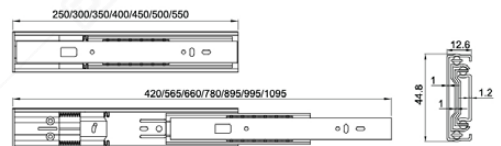

FBB DT45 250MM SLOWMOTION BLACK
Available : • 300MM SLOWMOTION BLACK
• 350MM SLOWMOTION BLACK
• 400MM SLOWMOTION BLACK
• 450MM SLOWMOTION BLACK
• 500MM SLOWMOTION BLACK
• 550MM SLOWMOTION BLACK