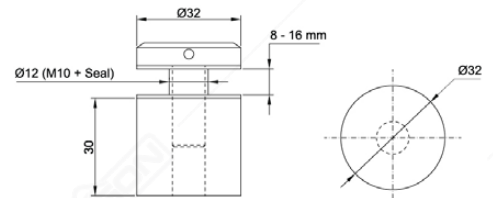

**ADVERTISING FITTING
ADV G03 32x30MM SSS***
Glass to wall applications

Available :
32 X 10MM*
32 X 20MM*
32 X 40MM*
32 X 50MM*
40 X 80MM*
40 X 100MM*

Material : Stainless Steel SUS 304