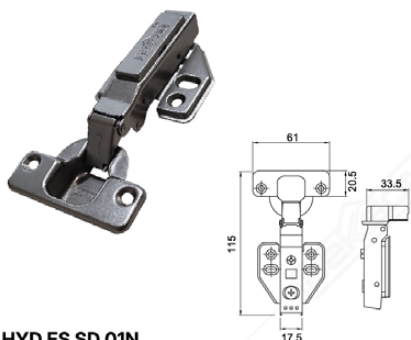

HYDRAULIC "H-SERIES"

Capacity (Max) : 7 kg/pair

H-series

10 YEARS
MECHANICAL WARRANTY

HYD ES SD 01N
FULL OVERLAY TN