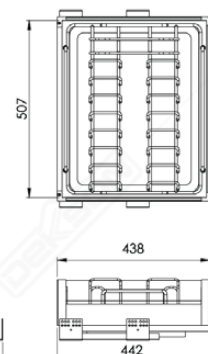

KDB AL BB3318 600MM GREY

Available : 800MM

Capacity : 20 kg

Material : Aluminium Alloy & Tempered Glass

TEMPERED

ALUMINIUM ALLOY

SLOWMOTION SLIDES

HIGH CAPACITY

RUST RESISTANCE

MORE STORAGE SPACE

FINISHING POWDER COATING

- SUDAH TERMASUK DENGAN RAK PIRING, RAK MANGKUK
- ADJUSTABLE, DAN ORGANIZER SENDOK GARPU
- BAHAN BERKUALITAS PREMIUM
- LACI MULTIFUNGSI
- MUDAH DIBERSIHKAN
- PERAWATAN PRAKTIS
- SISTEM SLOWMOTION

BB3318 600MM

OPEN

CLOSE

BB3318 800MM

OPEN

CLOSE