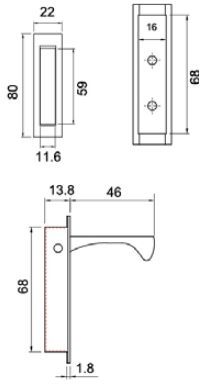

FURNITURE LOCK

Small, yet very safe. Dekkson high quality furniture locks are the dependable choices to secure your furniture. With multiple variants to suit your need in every type of furniture.