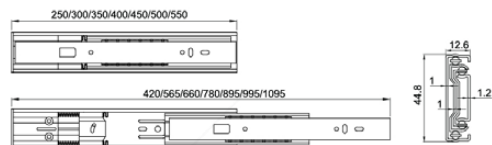

FBB DT45 300MM PUSH OPEN&CLOSE BLACK

1. Available :
2. DT45 350MM PUSH OPEN&CLOSE BLACK
   - DT45 400MM PUSH OPEN&CLOSE BLACK
   - DT45 450MM PUSH OPEN&CLOSE BLACK
   - DT45 500MM PUSH OPEN&CLOSE BLACK
   - DT45 550MM PUSH OPEN&CLOSE BLACK