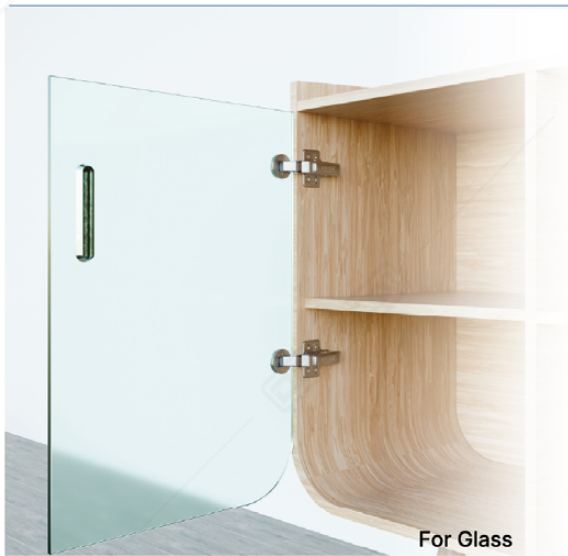

For Glass

**FOR GLASS**  
Capacity (Max) : 7 kg/pair

Furniture hinges for glass are essential elements for cabinets with glass doors. With a minimalist design, they create a modern look for glass cabinet installations.