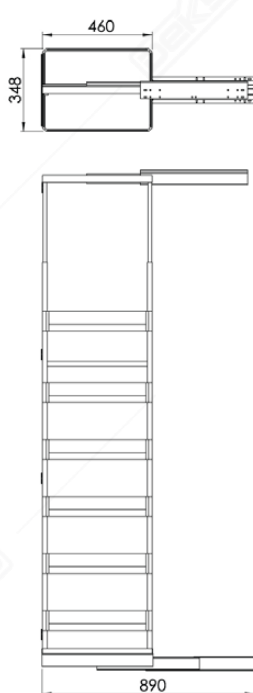

POP AL BB7640 400MM GREY

Capacity : 50 kg

Material : Aluminium Alloy & Tempered Glass

OPEN