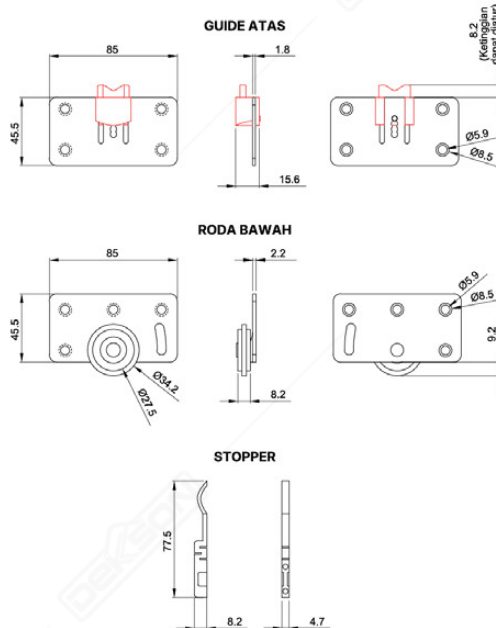

FURNITURE ACCESSORIES

EC 003 SB