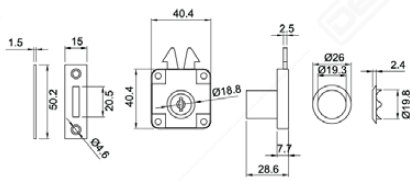

FURNITURE LOCK

Small, yet very safe. Dekkson high quality furniture locks are the dependable choices to secure your furniture. With multiple variants to suit your need in every type of furniture.

PL 105 CP