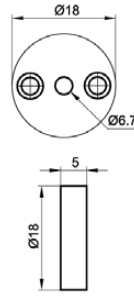

FFH 002 SSS

FURNITURE LOCK

Small, yet very safe. Dekkson high quality furniture locks are the dependable choices to secure your furniture. With multiple variants to suit your need in every type of furniture.