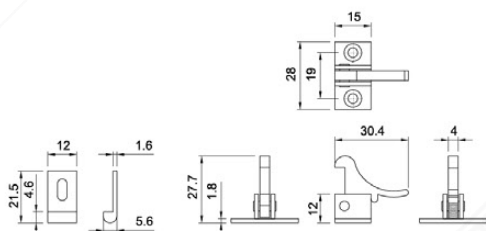

SPRING SUPPORT SPS 8152 - 100N SILVER (WITH SOFT CLOSER)