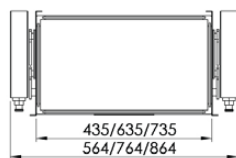

KITCHEN BASKET BOX

PDB AL BB6317 600MM GREY

Available : 800MM | 900MM

Capacity : 12 kg

Material : Aluminium Alloy & Tempered Glass

TEMPERED

ALUMINIUM ALLOY

SLOWMOTION SLIDES

HIGH CAPACITY

RUST RESISTANCE

MORE STORAGE SPACE

FINISHING POWDER COATING

- PRAKTIS & OTOMATIS
- STABIL & PRESISI
- MUDAH DIBERSIHKAN
- PERAWATAN PRAKTIS
- KONSTRUKSI KUAT DARI ALUMINIUM

CLOSE

OPEN