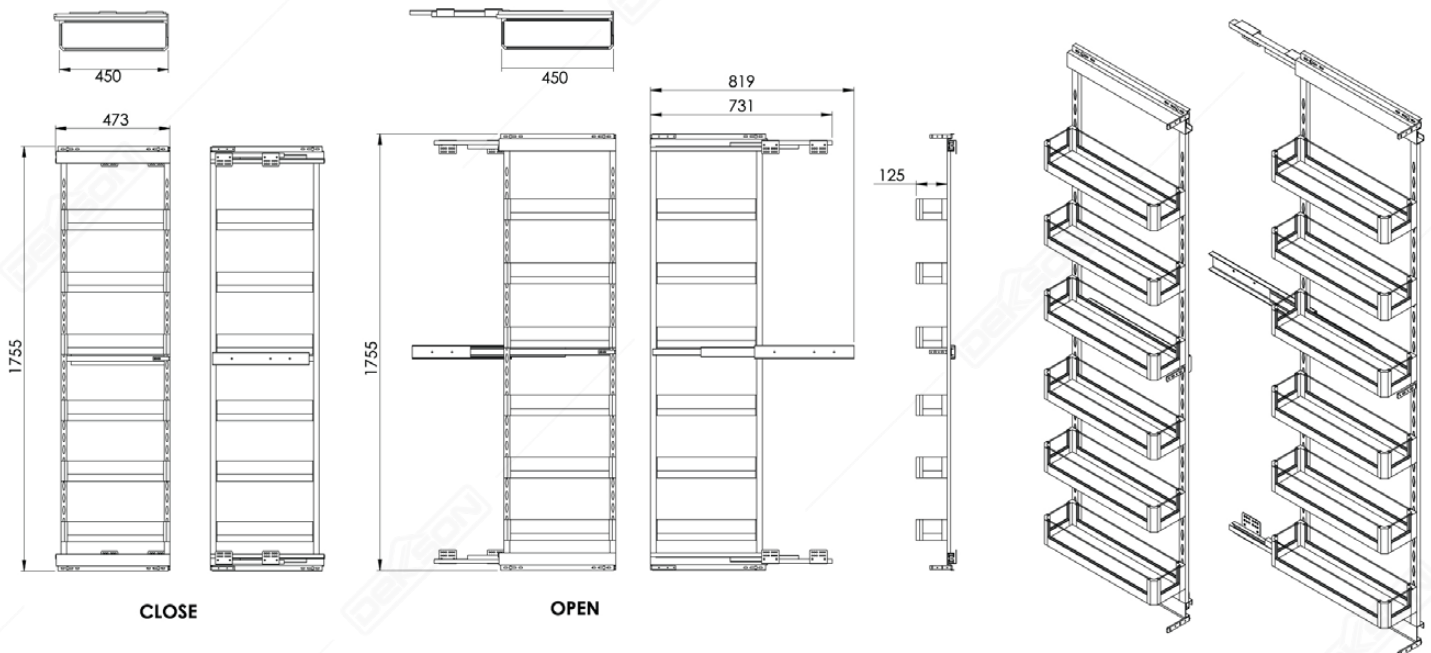

**POP AL BB7620 200MM GREY**  
 Capacity : 35 kg  
 Material : Aluminium Alloy & Tempered Glass