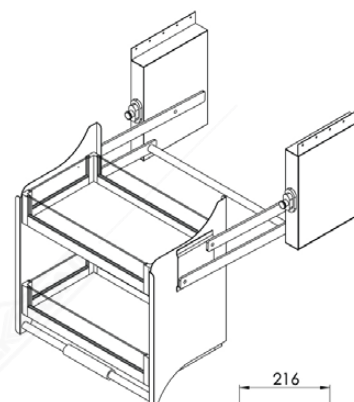

KITCHEN BASKET BOX

PDB AL BB6317 600MM GREY

Available : 800MM | 900MM

Capacity : 12 kg

Material : Aluminium Alloy & Tempered Glass

TEMPERED

ALUMINIUM ALLOY

SLOWMOTION SLIDES

HIGH CAPACITY

RUST RESISTANCE

MORE STORAGE SPACE

FINISHING POWDER COATING

- PRAKTIS & OTOMATIS
- STABIL & PRESISI
- MUDAH DIBERSIHKAN
- PERAWATAN PRAKTIS
- KONSTRUKSI KUAT DARI ALUMINIUM

CLOSE

OPEN