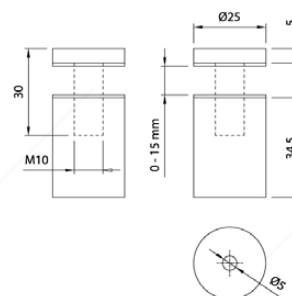

ADVERTISING FITTING ADV 8626 25x40MM SSS

Glass to wall applications

Available :
25 X 30MM
25 X 50MM
25 X 60MM
25 X 70MM