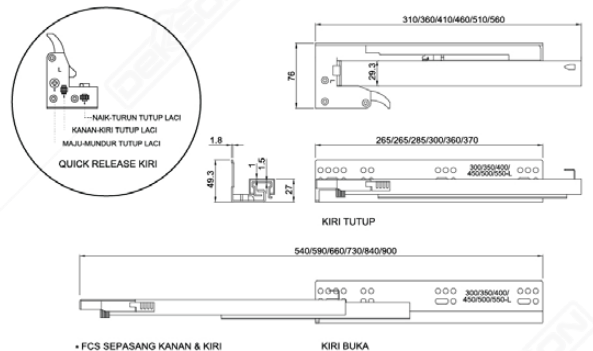

Designed to provide smooth, silent, and durable drawer operation. Equipped with a concealed sliding mechanism and soft-closing feature, it enhances both the functionality and aesthetics of modern furniture. Ideal for residential and commercial applications, this high-quality system ensures long-lasting performance and a refined user experience.

FCS SYN F EXT 300MM SOFT CLOSE GALV

1. Available :
2. FCS SYN F EXT 350MM SOFT CLOSE GALV
   - FCS SYN F EXT 400MM SOFT CLOSE GALV
   - FCS SYN F EXT 450MM SOFT CLOSE GALV
   - FCS SYN F EXT 500MM SOFT CLOSE GALV
   - FCS SYN F EXT 550MM SOFT CLOSE GALV

FCS SYN F EXT 300MM PUSH OPEN & SOFT CLOSE GALV

1. Available :
2. FCS SYN F EXT 350MM PUSH OPEN & SOFT CLOSE GALV
   - FCS SYN F EXT 400MM PUSH OPEN & SOFT CLOSE GALV
   - FCS SYN F EXT 450MM PUSH OPEN & SOFT CLOSE GALV
   - FCS SYN F EXT 500MM PUSH OPEN & SOFT CLOSE GALV
   - FCS SYN F EXT 550MM PUSH OPEN & SOFT CLOSE GALV