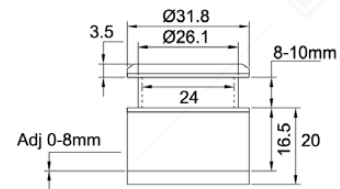

**ADVERTISING FITTING
ADV G01 32x20MM SSS***
Glass to wall applications

Available :
32 X 10MM*
32 X 30MM*
32 X 40MM*
32 X 50MM*