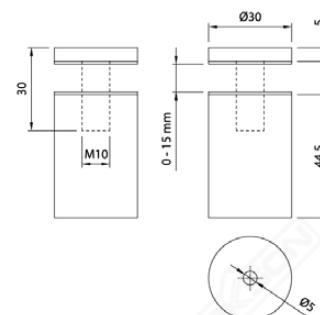

ADVERTISING FITTING ADV 8626 30x50MM SSS

Glass to wall applications

Available :
30 X 30MM
30 X 50MM
30 X 60MM
30 X 70MM