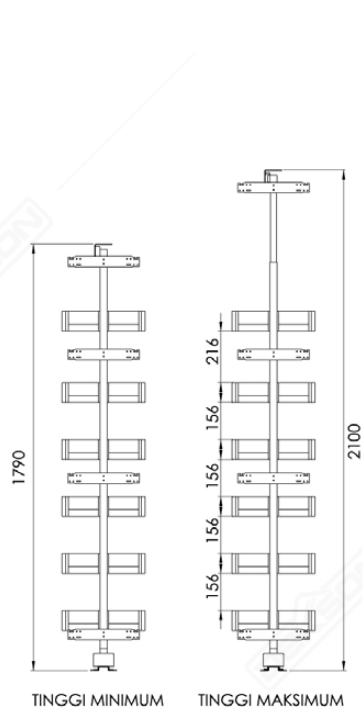

POP AL BB7640 400MM GREY

Capacity : 50 kg

Material : Aluminium Alloy & Tempered Glass

OPEN