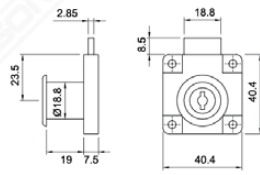

FURNITURE LOCK

Small, yet very safe. Dekkson high quality furniture locks are the dependable choices to secure your furniture. With multiple variants to suit your need in every type of furniture.

DL 202