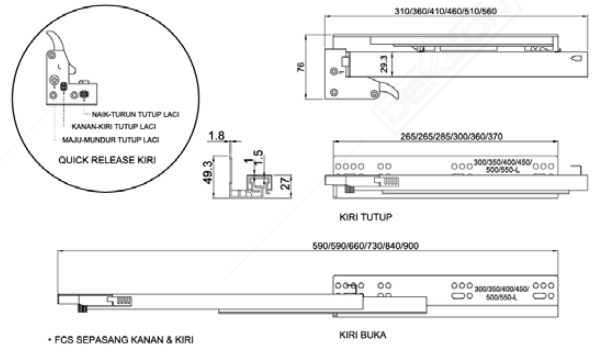

FCS SYN F EXT 300MM PUSH OPEN & SOFT CLOSE GALV

1. Available :
2. FCS SYN F EXT 350MM PUSH OPEN & SOFT CLOSE GALV
   - FCS SYN F EXT 400MM PUSH OPEN & SOFT CLOSE GALV
   - FCS SYN F EXT 450MM PUSH OPEN & SOFT CLOSE GALV
   - FCS SYN F EXT 500MM PUSH OPEN & SOFT CLOSE GALV
   - FCS SYN F EXT 550MM PUSH OPEN & SOFT CLOSE GALV