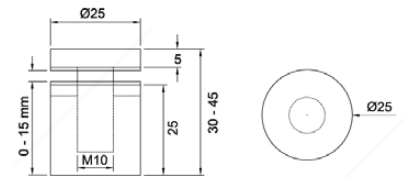

**ADVERTISING FITTING
ADV 25x30MM SSS**
Glass to wall applications

Available :
25 X 40MM
25 X 50MM
25 X 60MM
25 X 70MM