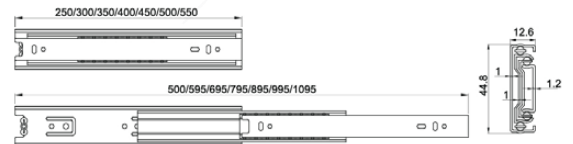

FBB DT45 250MM SLOWMOTION BLACK
Available : • 300MM SLOWMOTION BLACK
• 350MM SLOWMOTION BLACK
• 400MM SLOWMOTION BLACK
• 450MM SLOWMOTION BLACK
• 500MM SLOWMOTION BLACK
• 550MM SLOWMOTION BLACK