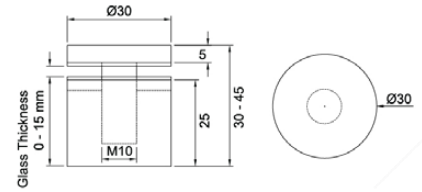

**ADVERTISING FITTING
ADV 30x30MM SSS**
Glass to wall applications

Available :
30 X 40MM
30 X 50MM
30 X 70MM