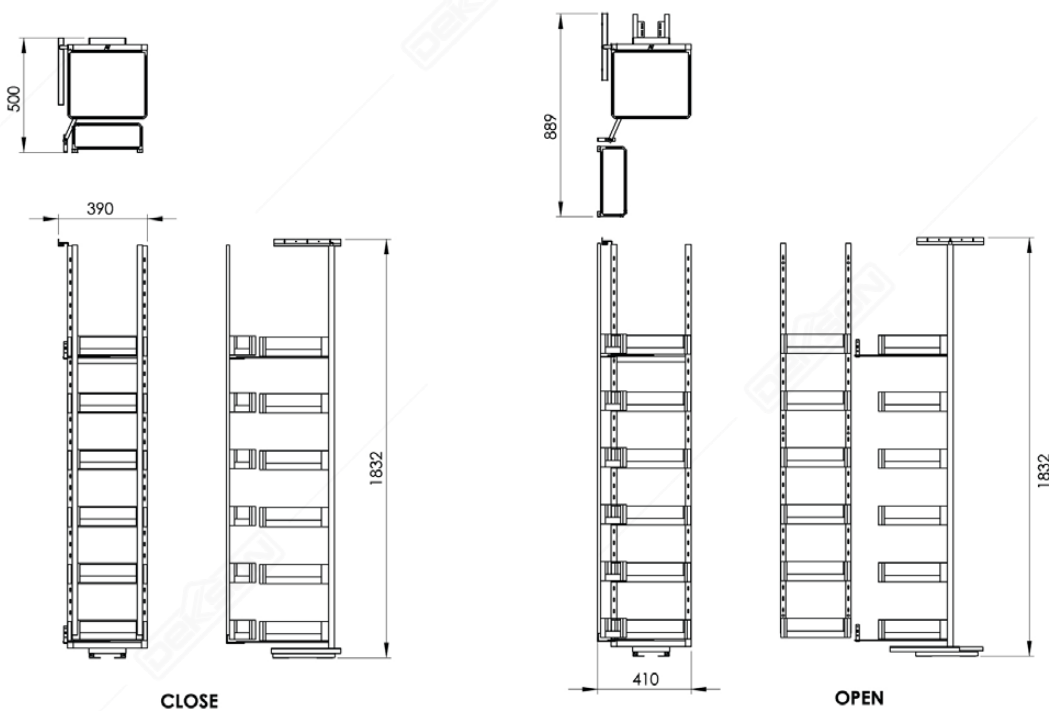

**POP AL BB7660 450MM GREY**  
 Capacity : 45 kg  
 Material : Aluminium Alloy & Tempered Glass  
 Door Opening : Adjustable Right or Left