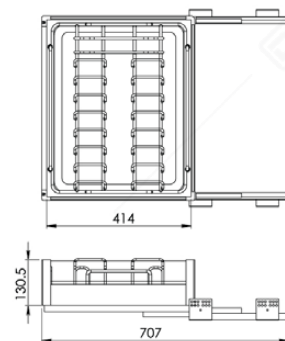

KDB AL BB3318 600MM GREY

Available : 800MM

Capacity : 20 kg

Material : Aluminium Alloy & Tempered Glass

TEMPERED

ALUMINIUM ALLOY

SLOWMOTION SLIDES

HIGH CAPACITY

RUST RESISTANCE

MORE STORAGE SPACE

FINISHING POWDER COATING

- SUDAH TERMASUK DENGAN RAK PIRING, RAK MANGKUK
- ADJUSTABLE, DAN ORGANIZER SENDOK GARPU
- BAHAN BERKUALITAS PREMIUM
- LACI MULTIFUNGSI
- MUDAH DIBERSIHKAN
- PERAWATAN PRAKTIS
- SISTEM SLOWMOTION

BB3318 600MM

OPEN

CLOSE

BB3318 800MM

OPEN

CLOSE