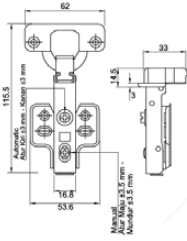

HYDRAULIC "E-SERIES"
Capacity (Max) : 7 kg/pair

E-series

3 YEAR MECHANICAL WARRANTY