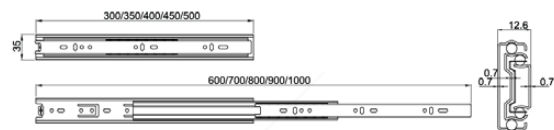

FBB DT45 250MM SLOWMOTION GALV

1. Available :
2. 300MM SLOWMOTION GALV
   - 350MM SLOWMOTION GALV
   - 400MM SLOWMOTION GALV
   - 450MM SLOWMOTION GALV
   - 500MM SLOWMOTION GALV
   - 550MM SLOWMOTION GALV

FBB DT45 300MM PUSH OPEN&CLOSE BLACK

1. Available :
2. DT45 350MM PUSH OPEN&CLOSE BLACK
   - DT45 400MM PUSH OPEN&CLOSE BLACK
   - DT45 450MM PUSH OPEN&CLOSE BLACK
   - DT45 500MM PUSH OPEN&CLOSE BLACK
   - DT45 550MM PUSH OPEN&CLOSE BLACK

FBB DT35 300MM STANDARD BLACK

1. Available :
2. 350MM STANDARD BLACK
   - 400MM STANDARD BLACK
   - 450MM STANDARD BLACK
   - 500MM STANDARD BLACK

FBB DT35 300MM SLOWMOTION BLACK

1. Available :
2. DT35 350MM SLOWMOTION BLACK
   - DT35 400MM SLOWMOTION BLACK
   - DT35 450MM SLOWMOTION BLACK
   - DT35 500MM SLOWMOTION BLACK
   - DT35 550MM SLOWMOTION BLACK