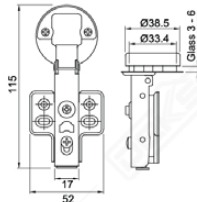

HYD ES SD GLASS D8712 35MM FULL OVERLAY CP