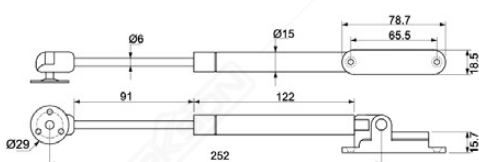

FURNITURE ACCESSORIES