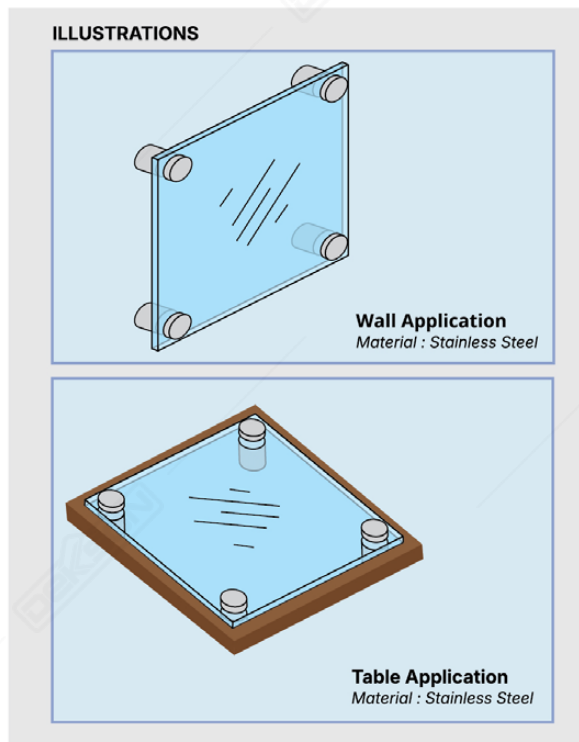

ADVERTISING FITTING ADV 8626 19x30MM SSS

Glass to wall applications

Available :
19 X 40MM
19 X 50MM
19 X 60MM
19 X 70MM