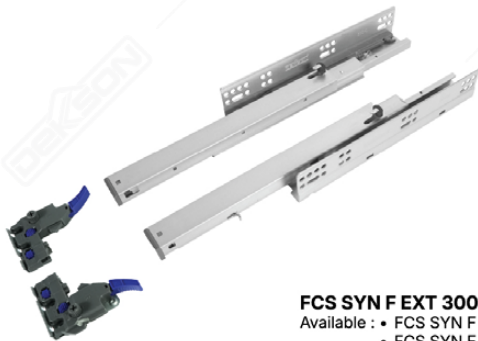

FCS SYN F EXT 300MM PUSH OPEN & SOFT CLOSE GALV

1. Available :
2. FCS SYN F EXT 350MM PUSH OPEN & SOFT CLOSE GALV
   - FCS SYN F EXT 400MM PUSH OPEN & SOFT CLOSE GALV
   - FCS SYN F EXT 450MM PUSH OPEN & SOFT CLOSE GALV
   - FCS SYN F EXT 500MM PUSH OPEN & SOFT CLOSE GALV
   - FCS SYN F EXT 550MM PUSH OPEN & SOFT CLOSE GALV